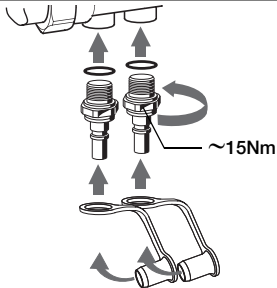

resideo

Braukmann
VS2600C

R32347518-001 Rev A

MU2H-2319GE25 R0520

Manufactured for
and on behalf of
Pittway Sàrl, Z.A., La Pièce 4,
1180 Rolle, Switzerland
by its authorised representative
Ademco 1 GmbH

For more information
homecomfort.resideo.com/europe
Ademco 1 GmbH, Hardhofweg 40,
74821 MOSBACH, GERMANY
Phone: +49 6261 810
Fax: +49 6261 81309